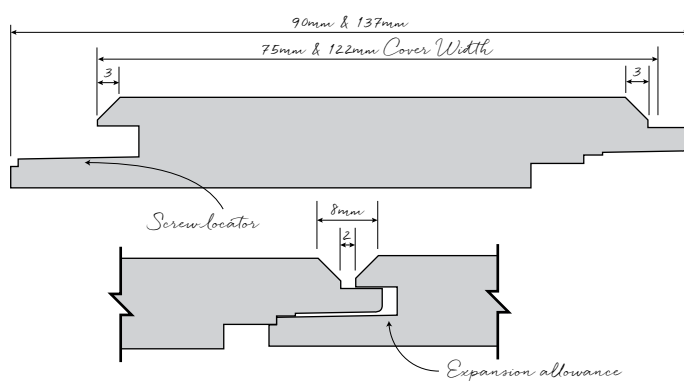

woodLINE is reversible with a choice of profiles – Two Strip, Shadow Line or Open VJ. The profile Two Strip visually provides a multiple modern clean line option, with a one board installation. The popular Shadow Line profile presents with a sleek edged joint, making a stylish statement throughout a home. Open VJ profile is a classic design, delivering a traditional look in a contemporary home.

Diagram Drawings

Two Strip

* Available only in size 75 x 12mm

Shadow Line

Open VJ

Product Specification

Species Blackbutt, Brush Box, Grey Ironbark, Silvertop, Spotted Gum and Sydney Blue Gum

Sizes 75 x 12mm, 122 x 12mm