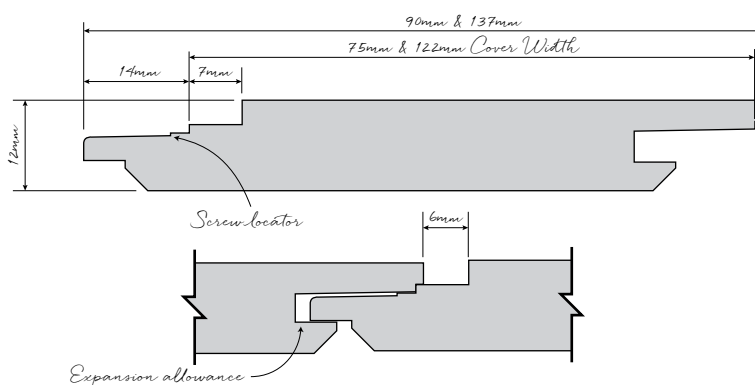

WOODLINE

contemporary timber lining **BY HURFORD'S**

HURFORD'S

WOODLINE

contemporary timber lining **BY HURFORD'S**

woodLINE brings a modern contemporary style to an interior or undercover patio space and can be installed vertically, horizontally or diagonally. The hidden tongue and groove joining system allows a quick and easy install with a line indicating where to nail. Not only does woodLINE look impressive, but it also provides a texture element in a selection of Australian hardwood timber species – Blackbutt, Brush Box, Grey Ironbark, Silvertop, Spotted Gum and Sydney Blue Gum.

woodLINE is reversible with a choice of profiles – Two Strip, Shadow Line or Open VJ. The profile Two Strip visually provides a multiple modern clean line option, with a one board installation. The popular Shadow Line profile presents with a sleek edged joint, making a stylish statement throughout a home. Open VJ profile is a classic design, delivering a traditional look in a contemporary home.

Diagram Drawings

Two Strip

* Available only in size 75 x 12mm

Shadow Line

Open VJ

Product Specification

Species Blackbutt, Brush Box, Grey Ironbark, Silvertop, Spotted Gum and Sydney Blue Gum

Sizes 75 x 12mm, 122 x 12mm