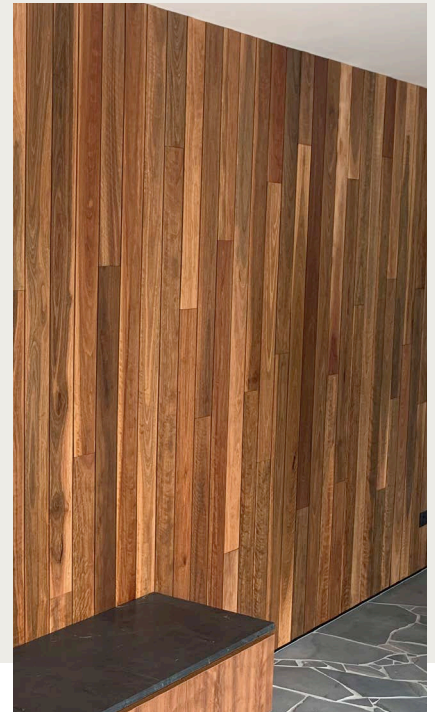

WOODLINE

contemporary timber lining **BY HURFORD'S**

HURFORD'S

WOODLINE

contemporary timber lining **BY HURFORD'S**

woodLINE brings a modern contemporary style to an interior or undercover patio space and can be installed vertically, horizontally or diagonally. The hidden tongue and groove joining system allows a quick and easy install with a line indicating where to nail. Not only does woodLINE look impressive, but it also provides a texture element in a selection of Australian hardwood timber species – Blackbutt, Brush Box, Grey Ironbark, Silvertop, Spotted Gum and Sydney Blue Gum.

woodLINE is reversible with a choice of profiles – Two Strip, Shadow Line or Open VJ. The profile Two Strip visually provides a multiple modern clean line option, with a one board installation. The popular Shadow Line profile presents with a sleek edged joint, making a stylish statement throughout a home. Open VJ profile is a classic design, delivering a traditional look in a contemporary home.

Diagram Drawings

Two Strip

* Available only in size 75 x 12mm

Shadow Line

Open VJ

Product Specification

Species Blackbutt, Brush Box, Grey Ironbark, Silvertop, Spotted Gum and Sydney Blue Gum

Sizes 75 x 12mm, 122 x 12mm