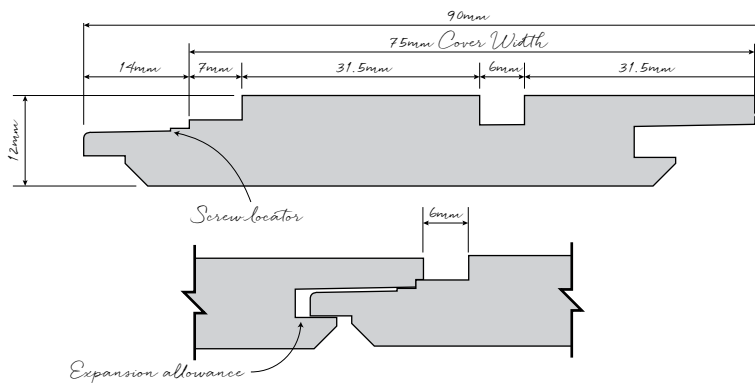

WOODLINE

contemporary timber lining **BY HURFORD'S**

HURFORD'S

WOODLINE

contemporary timber lining **BY HURFORD'S**

woodLINE brings a modern contemporary style to an interior or undercover patio space and can be installed vertically, horizontally or diagonally. The hidden tongue and groove joining system allows a quick and easy install with a line indicating where to nail. Not only does woodLINE look impressive, but it also provides a texture element in a selection of Australian hardwood timber species – Blackbutt, Brush Box, Grey Ironbark, Silvertop, Spotted Gum and Sydney Blue Gum.

woodLINE is reversible with a choice of profiles – Two Strip, Shadow Line or Open VJ. The profile Two Strip visually provides a multiple modern clean line option, with a one board installation. The popular Shadow Line profile presents with a sleek edged joint, making a stylish statement throughout a home. Open VJ profile is a classic design, delivering a traditional look in a contemporary home.

Diagram Drawings

Two Strip

* Available only in size 75 x 12mm

Shadow Line

Open VJ

Product Specification

Species Blackbutt, Brush Box, Grey Ironbark, Silvertop, Spotted Gum and Sydney Blue Gum

Sizes 75 x 12mm, 122 x 12mm