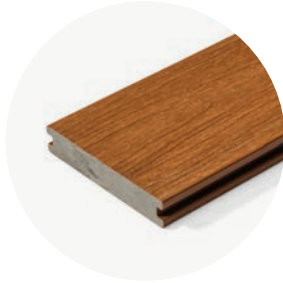

Relax on your deck instead of working on it

NewTechWood's decking boards are available in an extensive range of colours. From the traditional, contemporary and Hamptons style tones, you're sure to find a colour which complements your design. To see the NewTechWood colour range, visit www.newtechwood.com.au

Terrace Range

The stylish, contemporary Terrace solid composite decking range is suited to both residential and commercial projects. It is double sided, with two beautiful finishes to choose from: wood grained embossed finish, and deep brushed finish.

Product code: US49 | **Dimensions:** 138mm x 25mm | **Length:** 5.4m
Product code: US63 | **Dimensions:** 138mm x 25mm | **Length:** 5.4m

Coastal Range

The deluxe 210 mm wide Coastal range deck board features a deep texture, giving a classic weathered look, perfect for coastal and Hamptons style projects. These boards also boast a P5 slip rating, making them perfect for decking around pools.